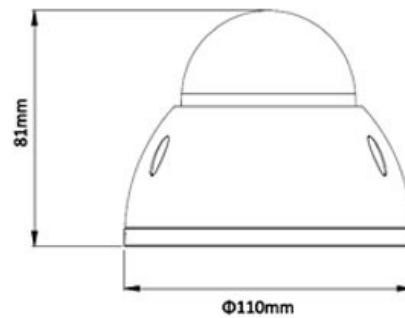

# CP-UNC-VD20L3-M

2 MP Full HD IR Vandal Dome Camera - 30Mtr.

## Main Features

- 1/2.8" 2Megapixel PS CMOS Image Sensor
- Max 25/30fps@1080P
- H.264 and MJPEG dual-stream encoding
- DWDR, Day/Night(ICR), 3DNR, AWB, AGC, BLC
- Smart Detection supported
- 3.6mm fixed lens (2.8mm, 6mm optional)
- IR Range of 30 Mtrs, IP67, IK10, PoE
- Mobile Software: iCMOB, gCMOB, wCMOB
- CMS Software: KVMS Pro, vOptimus Pro

## 2 MP Full HD IR Vandal Dome Camera - 30Mtr.

Feature	Specification
Image Sensor	1/2.8" 2Megapixel progressive scan CMOS
Minimum Illumination	0.01Lux/F2.0(Color), 0Lux/F2.0(IR on)
Shutter Speed	Auto/Manual, 1/3(4)~1/10000s
White Balance	Auto/Manual
Gain Control(AGC)	Auto/Manual
Lens	3.6mm(6mm optional)
Back Light Compensation	BLC / HLC / DWDR
S/N Ratio	More than 50dB
Video Streaming	Main Stream: 1080P/720P(1~25/30fps), Extra Stream: D1/CIF(1 ~ 25/30fps), Third Stream: 720P(1~13/4fps)
Resolution	1080P(1920× 1080)/ 720P(1280× 720) / D1(704× 576/704× 480)/ CIF(352× 288/352× 240)
Privacy Mask	Up to 4 areas
ICR	Auto(ICR)/Color/B/W
Audio Input	1 Channel
Audio Compression	G.711a / G.711u
Audio Output	1 Channel
Alarm IN	1 Channel In
Alarm Out	1 Channel Out
Protocol	IPv4/IPv6, HTTP, HTTPS, SSL, TCP/IP, UDP, UPnP, ICMP, IGMP, SNMP,RTSP, RTP, SMTP, NTP, DHCP, DNS, PPPoE, DDNS, FTP, IP Filter, QoS,Bonjour, ONVIF, PSIA, CGI
Smart Detection	Tripwire, Intrusion, Scene Change, Face detect
Ethernet	RJ-45 (10/100Base-T)
User Account	20 Users
IR	IR Range of 30 Mtr.
Smart Phone	iPhone, iPad, Android, Windows Phone
Micro SD	Max 64GB
Operating Temperature	-40°C~+60°C, Less than 95% RH
Power Source	DC12V, PoE (802.3af)
Power Consumption	Max 5W
Weatherproof Standard	IP67 & IK10
Dimension	Φ110mm × 81mm
Weight	0.33kg(with package 0.47kg)